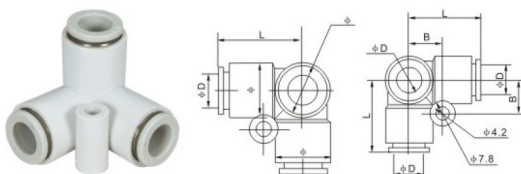

正三通接头：KQ2D

气管 φD	型号	接头外径 φ	接头长度 L
φ4	KQ2D04-00	11	18.5
φ6	KQ2D06-00	13.2	20.5
φ8	KQ2D08-00	15.6	23.5
φ10	KQ2D10-00	18.8	24.5
φ12	KQ2D12-00	21.3	28.5

* 脱离环可选颜色：灰、蓝、黑，塑壳体可选颜色：灰、黑。