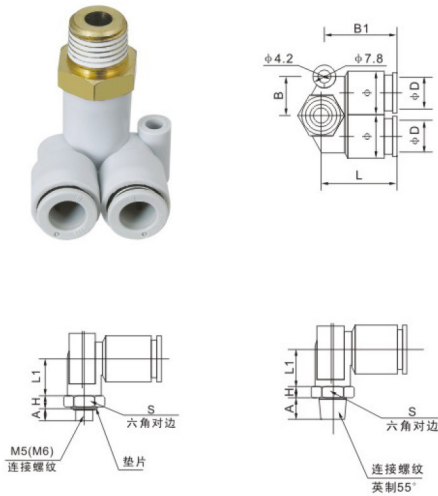

外螺偏三通接头：KQ2LU

气管 φD	型号	接头螺纹		接头六角		接头外形			安装孔径	
		规格	A/A1	H	S	φ	L	L1	B	B1
φ4	KQ2LU04-M5	M5×0.8	4	3.3	12	11	18	22.5	10	18.5
	KQ2LU04-M6	M6×1.0	4.8	3.3						
	KQ2LU04-01S	1/8"	7.5	4						
	KQ2LU04-02S	1/4"	10.5	5.5						
φ6	KQ2LU06-M5	M5×0.8	4	3.3	14	13.2	21	25.5	12	20.5
	KQ2LU06-M6	M6×1.0	4.8	3.3						
	KQ2LU06-01S	1/8"	7.5	4						
	KQ2LU06-02S	1/4"	10.5	5.5						
	KQ2LU06-03S	3/8"	11	6						
	KQ2LU06-04S	1/2"	14.2	7						
φ8	KQ2LU08-01S	1/8"	7.5	4	17	15.6	24	30	14	24.5
	KQ2LU08-02S	1/4"	10.5	5.5						
	KQ2LU08-03S	3/8"	11	6						
	KQ2LU08-04S	1/2"	14.2	7						
φ10	KQ2LU10-01S	1/8"	7.5	4	19	18.8	27	34.5	16	28
	KQ2LU10-02S	1/4"	10.5	5.5						
	KQ2LU10-03S	3/8"	11	6						
	KQ2LU10-04S	1/2"	14.2	7						
φ12	KQ2LU12-02S	1/4"	10.5	5.5	22	21.3	29	38	18	30
	KQ2LU12-03S	3/8"	11	6						
	KQ2LU12-04S	1/2"	14.2	7						

* 脱离环可选颜色：灰、蓝、黑，塑壳体可选颜色：灰、黑。

外螺正三通接头：KQ2D

气管 φD	型号	接头螺纹		接头六角		接头外形			安装孔径
		规格	A/A1	H	S	φ	L	L1	B
φ4	KQ2D04-M5	M5×0.8	4	3.3	11	11	18.5	17	8.7
	KQ2D04-M6	M6×1.0	4.8	3.3					
	KQ2D04-01S	1/8"	7.5	4					
	KQ2D04-02S	1/4"	10.5	5.5					
φ6	KQ2D06-M5	M5×0.8	4	3.3	13	13.2	20.5	18.5	9.9
	KQ2D06-M6	M6×1.0	4.8	3.3					
	KQ2D06-01S	1/8"	7.5	4					
	KQ2D06-02S	1/4"	10.5	5.5					
	KQ2D06-03S	3/8"	11	6					
	KQ2D06-04S	1/2"	14.2	7					
φ8	KQ2D08-01S	1/8"	7.5	4	17	15.6	23.5	21.5	11.1
	KQ2D08-02S	1/4"	10.5	5.5					
	KQ2D08-03S	3/8"	11	6					
	KQ2D08-04S	1/2"	14.2	7					
φ10	KQ2D10-01S	1/8"	7.5	4	19	18.8	26.5	24.5	12.8
	KQ2D10-02S	1/4"	10.5	5.5					
	KQ2D10-03S	3/8"	11	6					
	KQ2D10-04S	1/2"	14.2	7					
φ12	KQ2D12-02S	1/4"	10.5	5.5	22	21.3	28.5	26.5	13.9
	KQ2D12-03S	3/8"	11	6					
	KQ2D12-04S	1/2"	14.2	7					

* 脱离环可选颜色：灰、蓝、黑，塑壳体可选颜色：灰、黑。

偏三通接头：KQ2LU

气管 φD	型号	接头外径 φ	接头长度		安装孔距	
			L	L1	B	B1
φ4	KQ2LU04-00	11	18.5	24	10	18.5
φ6	KQ2LU06-00	13.2	21	27.5	12	20.5
φ8	KQ2LU08-00	15.6	24	32	14	24.5
φ10	KQ2LU10-00	18.8	27	36.5	16	28
φ12	KQ2LU12-00	21.3	29	40	18	30