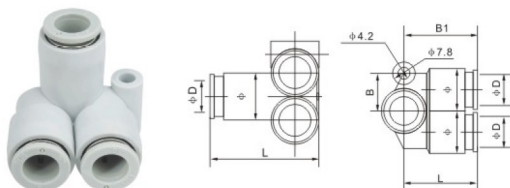

外螺偏三通接头：KQ2LU

气管 φD	型号	接头螺纹		接头六角		接头外形			安装孔径	
		规格	A/A1	H	S	φ	L	L1	B	B1
φ4	KQ2LU04-M5	M5×0.8	4	3.3	12	11	18	22.5	10	18.5
	KQ2LU04-M6	M6×1.0	4.8	3.3						
	KQ2LU04-01S	1/8"	7.5	4						
	KQ2LU04-02S	1/4"	10.5	5.5						
φ6	KQ2LU06-M5	M5×0.8	4	3.3	14	13.2	21	25.5	12	20.5
	KQ2LU06-M6	M6×1.0	4.8	3.3						
	KQ2LU06-01S	1/8"	7.5	4						
	KQ2LU06-02S	1/4"	10.5	5.5						
	KQ2LU06-03S	3/8"	11	6						
	KQ2LU06-04S	1/2"	14.2	7						
φ8	KQ2LU08-01S	1/8"	7.5	4	17	15.6	24	30	14	24.5
	KQ2LU08-02S	1/4"	10.5	5.5						
	KQ2LU08-03S	3/8"	11	6						
	KQ2LU08-04S	1/2"	14.2	7						
φ10	KQ2LU10-01S	1/8"	7.5	4	19	18.8	27	34.5	16	28
	KQ2LU10-02S	1/4"	10.5	5.5						
	KQ2LU10-03S	3/8"	11	6						
	KQ2LU10-04S	1/2"	14.2	7						
φ12	KQ2LU12-02S	1/4"	10.5	5.5	22	21.3	29	38	18	30
	KQ2LU12-03S	3/8"	11	6						
	KQ2LU12-04S	1/2"	14.2	7						

* 脱离环可选颜色：灰、蓝、黑，塑壳体可选颜色：灰、黑。

外螺正三通接头：KQ2D

气管 φD	型号	接头螺纹		接头六角		接头外形			安装孔径
		规格	A/A1	H	S	φ	L	L1	B
φ4	KQ2D04-M5	M5×0.8	4	3.3	11	11	18.5	17	8.7
	KQ2D04-M6	M6×1.0	4.8	3.3					
	KQ2D04-01S	1/8"	7.5	4					
	KQ2D04-02S	1/4"	10.5	5.5					
φ6	KQ2D06-M5	M5×0.8	4	3.3	13	13.2	20.5	18.5	9.9
	KQ2D06-M6	M6×1.0	4.8	3.3					
	KQ2D06-01S	1/8"	7.5	4					
	KQ2D06-02S	1/4"	10.5	5.5					
	KQ2D06-03S	3/8"	11	6					
	KQ2D06-04S	1/2"	14.2	7					
φ8	KQ2D08-01S	1/8"	7.5	4	17	15.6	23.5	21.5	11.1
	KQ2D08-02S	1/4"	10.5	5.5					
	KQ2D08-03S	3/8"	11	6					
	KQ2D08-04S	1/2"	14.2	7					
φ10	KQ2D10-01S	1/8"	7.5	4	19	18.8	26.5	24.5	12.8
	KQ2D10-02S	1/4"	10.5	5.5					
	KQ2D10-03S	3/8"	11	6					
	KQ2D10-04S	1/2"	14.2	7					
φ12	KQ2D12-02S	1/4"	10.5	5.5	22	21.3	28.5	26.5	13.9
	KQ2D12-03S	3/8"	11	6					
	KQ2D12-04S	1/2"	14.2	7					

* 脱离环可选颜色：灰、蓝、黑，塑壳体可选颜色：灰、黑。

偏三通接头：KQ2LU

气管 φD	型号	接头外径 φ	接头长度		安装孔距	
			L	L1	B	B1
φ4	KQ2LU04-00	11	18.5	24	10	18.5
φ6	KQ2LU06-00	13.2	21	27.5	12	20.5
φ8	KQ2LU08-00	15.6	24	32	14	24.5
φ10	KQ2LU10-00	18.8	27	36.5	16	28
φ12	KQ2LU12-00	21.3	29	40	18	30