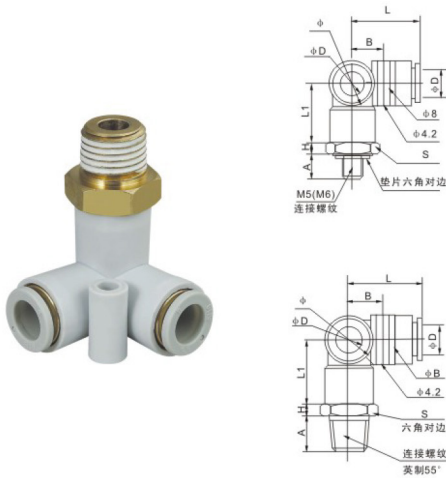

外螺偏三通接头：KQ2LU

气管 φD	型号	接头螺纹		接头六角		接头外形			安装孔径	
		规格	A/A1	H	S	φ	L	L1	B	B1
φ4	KQ2LU04-M5	M5×0.8	4	3.3	12	11	18	22.5	10	18.5
	KQ2LU04-M6	M6×1.0	4.8	3.3						
	KQ2LU04-01S	1/8"	7.5	4						
	KQ2LU04-02S	1/4"	10.5	5.5						
φ6	KQ2LU06-M5	M5×0.8	4	3.3	14	13.2	21	25.5	12	20.5
	KQ2LU06-M6	M6×1.0	4.8	3.3						
	KQ2LU06-01S	1/8"	7.5	4						
	KQ2LU06-02S	1/4"	10.5	5.5						
	KQ2LU06-03S	3/8"	11	6						
	KQ2LU06-04S	1/2"	14.2	7						
φ8	KQ2LU08-01S	1/8"	7.5	4	17	15.6	24	30	14	24.5
	KQ2LU08-02S	1/4"	10.5	5.5						
	KQ2LU08-03S	3/8"	11	6						
	KQ2LU08-04S	1/2"	14.2	7						
φ10	KQ2LU10-01S	1/8"	7.5	4	19	18.8	27	34.5	16	28
	KQ2LU10-02S	1/4"	10.5	5.5						
	KQ2LU10-03S	3/8"	11	6						
	KQ2LU10-04S	1/2"	14.2	7						
φ12	KQ2LU12-02S	1/4"	10.5	5.5	22	21.3	29	38	18	30
	KQ2LU12-03S	3/8"	11	6						
	KQ2LU12-04S	1/2"	14.2	7						

* 脱离环可选颜色：灰、蓝、黑，塑壳体可选颜色：灰、黑。

外螺正三通接头：KQ2D

气管 φD	型号	接头螺纹		接头六角		接头外形			安装孔径
		规格	A/A1	H	S	φ	L	L1	B
φ4	KQ2D04-M5	M5×0.8	4	3.3	11	11	18.5	17	8.7
	KQ2D04-M6	M6×1.0	4.8	3.3					
	KQ2D04-01S	1/8"	7.5	4					
	KQ2D04-02S	1/4"	10.5	5.5					
φ6	KQ2D06-M5	M5×0.8	4	3.3	13	13.2	20.5	18.5	9.9
	KQ2D06-M6	M6×1.0	4.8	3.3					
	KQ2D06-01S	1/8"	7.5	4					
	KQ2D06-02S	1/4"	10.5	5.5					
	KQ2D06-03S	3/8"	11	6					
	KQ2D06-04S	1/2"	14.2	7					
φ8	KQ2D08-01S	1/8"	7.5	4	17	15.6	23.5	21.5	11.1
	KQ2D08-02S	1/4"	10.5	5.5					
	KQ2D08-03S	3/8"	11	6					
	KQ2D08-04S	1/2"	14.2	7					
φ10	KQ2D10-01S	1/8"	7.5	4	19	18.8	26.5	24.5	12.8
	KQ2D10-02S	1/4"	10.5	5.5					
	KQ2D10-03S	3/8"	11	6					
	KQ2D10-04S	1/2"	14.2	7					
φ12	KQ2D12-02S	1/4"	10.5	5.5	22	21.3	28.5	26.5	13.9
	KQ2D12-03S	3/8"	11	6					
	KQ2D12-04S	1/2"	14.2	7					

* 脱离环可选颜色：灰、蓝、黑，塑壳体可选颜色：灰、黑。

偏三通接头：KQ2LU

气管 φD	型号	接头外径 φ	接头长度		安装孔距	
			L	L1	B	B1
φ4	KQ2LU04-00	11	18.5	24	10	18.5
φ6	KQ2LU06-00	13.2	21	27.5	12	20.5
φ8	KQ2LU08-00	15.6	24	32	14	24.5
φ10	KQ2LU10-00	18.8	27	36.5	16	28
φ12	KQ2LU12-00	21.3	29	40	18	30