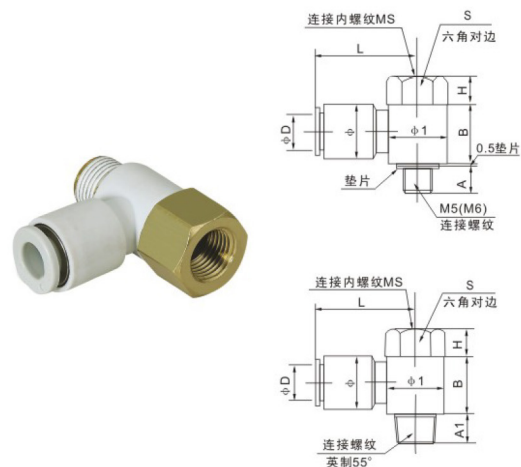

单头外六角接头：KQ2V

气管 φD	型号	接头螺纹		接头外六角		接头外形			
		规格	A/A1	H	S	φ1	φ	L	B
φ4	KQ2V04-M5	M5x0.8	4	4	12	13.5	11	22	13.4
	KQ2V04-M6	M6x1.0	4.8	4	12				
	KQ2V04-01S	1/8"	7.5	4.8	8				
KQ2V04-02S	1/4"	10.5	5	10					
φ6	KQ2V06-M5	M5x0.8	4	4	12				
	KQ2V06-M6	M6x1.0	4.8	4	12				
	KQ2V06-01S	1/8"	7.5	4.8	8				
φ8	KQ2V08-01S	1/8"	7.5	4.8	8	17.6	15.6	28.5	16.2
	KQ2V08-02S	1/4"	10.5	5	12				
	KQ2V08-03S	3/8"	11	6.7	12				
φ10	KQ2V10-01S	1/8"	7.5	5.2	14	20.5	18.8	31	19.2
	KQ2V10-02S	1/4"	10.5	5.2	14				
	KQ2V10-03S	3/8"	11	5.7	14				
φ12	KQ2V12-03S	3/8"	11	6.7	17	24.8	21.3	34	21.6
	KQ2V12-04S	1/2"	14.2	6	17				

* 脱离环可选颜色：灰、蓝、黑，塑壳体可选颜色：灰、黑。

单头内六角接头：KQ2VS

气管 φD	型号	接头螺纹		接头外六角		接头外形			
		规格	A/A1	H	S	φ1	φ	L	B
φ4	KQ2VS04-M5	M5x0.8	4	4	6	13.5	11	22	13.4
	KQ2VS04-M6	M6x1.0	4.8	4					
	KQ2VS04-01S	1/8"	7.5	4.8					
KQ2VS04-02S	1/4"	10.5	5						
φ6	KQ2VS06-M5	M5x0.8	4	4					
	KQ2VS06-M6	M6x1.0	4.8	4					
	KQ2VS06-01S	1/8"	7.5	4.8					
φ8	KQ2VS08-01S	1/8"	7.5	4.8	8	17.6	15.6	28.5	16.2
	KQ2VS08-02S	1/4"	10.5	5					
	KQ2VS08-03S	3/8"	11	6.7					
φ10	KQ2VS10-01S	1/8"	7.5	5.7	10	20.5	18.8	31	19.2
	KQ2VS10-02S	1/4"	10.5	5.7					
	KQ2VS10-03S	3/8"	11	5.7					
φ12	KQ2VS12-02S	1/4"	10.5	6.7	10	24.8	21.3	34	21.6
	KQ2VS12-03S	3/8"	11	6.7					

* 脱离环可选颜色：灰、蓝、黑，塑壳体可选颜色：灰、黑。

单头内六角接头：KQ2VF

气管 φD	型号	接头螺纹		接头外六角		接头外形			
		规格	A/A1	H	S	φ1	φ	L	B
φ4	KQ2VF04-M5	M5x0.8	4	4	12	13.5	11	22	13.4
	KQ2VF04-M6	M6x1.0	4.8	4					
	KQ2VF04-01S	1/8"	7.5	10.5					
φ6	KQ2VF06-M5	M5x0.8	4	4					
	KQ2VF06-M6	M6x1.0	4.8	4					
	KQ2VF06-01S	1/8"	7.5	10.5					
φ8	KQ2VF08-01S	1/8"	7.5	8.7	17	17.6	15.6	28.5	16.2
	KQ2VF08-02S	1/4"	10.5	11.8					
φ10	KQ2VF10-01S	1/8"	7.5	10.5	19	20.5	18.8	31	19.2
	KQ2VF10-02S	1/4"	10.5	11.8					
φ12	KQ2VF12-02S	1/4"	10.5	11.8	22	24.8	21.3	34	21.6
	KQ2VF12-03S	3/8"	11	12.6					

* 脱离环可选颜色：灰、蓝、黑，塑壳体可选颜色：灰、黑。