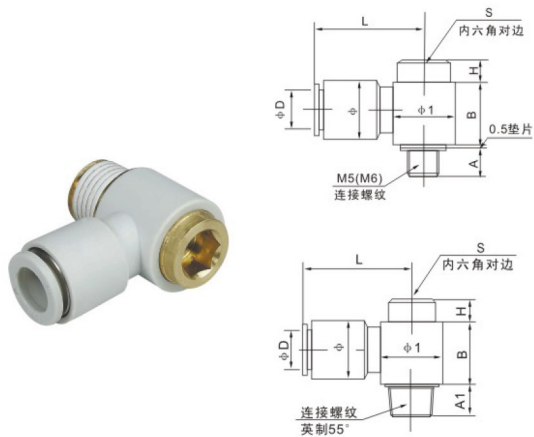

单头外六角接头：KQ2V

气管 φD	型号	接头螺纹		接头外六角		接头外形			
		规格	A/A1	H	S	φ1	φ	L	B
φ4	KQ2V04-M5	M5x0.8	4	4	12	13.5	11	22	13.4
	KQ2V04-M6	M6x1.0	4.8	4	12				
	KQ2V04-01S	1/8"	7.5	4.8	8				
KQ2V04-02S	1/4"	10.5	5	10					
φ6	KQ2V06-M5	M5x0.8	4	4	12				
	KQ2V06-M6	M6x1.0	4.8	4	12				
	KQ2V06-01S	1/8"	7.5	4.8	8				
φ8	KQ2V08-01S	1/8"	7.5	4.8	8	17.6	15.6	28.5	16.2
	KQ2V08-02S	1/4"	10.5	5	12				
	KQ2V08-03S	3/8"	11	6.7	12				
φ10	KQ2V10-01S	1/8"	7.5	5.2	14	20.5	18.8	31	19.2
	KQ2V10-02S	1/4"	10.5	5.2	14				
	KQ2V10-03S	3/8"	11	5.7	14				
φ12	KQ2V12-03S	3/8"	11	6.7	17	24.8	21.3	34	21.6
	KQ2V12-04S	1/2"	14.2	6	17				

* 脱离环可选颜色：灰、蓝、黑，塑壳体可选颜色：灰、黑。

单头内六角接头：KQ2VS

气管 φD	型号	接头螺纹		接头外六角		接头外形			
		规格	A/A1	H	S	φ1	φ	L	B
φ4	KQ2VS04-M5	M5x0.8	4	4	6	13.5	11	22	13.4
	KQ2VS04-M6	M6x1.0	4.8	4					
	KQ2VS04-01S	1/8"	7.5	4.8					
KQ2VS04-02S	1/4"	10.5	5						
φ6	KQ2VS06-M5	M5x0.8	4	4					
	KQ2VS06-M6	M6x1.0	4.8	4					
	KQ2VS06-01S	1/8"	7.5	4.8					
φ8	KQ2VS08-01S	1/8"	7.5	4.8	8	17.6	15.6	28.5	16.2
	KQ2VS08-02S	1/4"	10.5	5					
	KQ2VS08-03S	3/8"	11	6.7					
φ10	KQ2VS10-01S	1/8"	7.5	5.7	10	20.5	18.8	31	19.2
	KQ2VS10-02S	1/4"	10.5	5.7					
	KQ2VS10-03S	3/8"	11	5.7					
φ12	KQ2VS12-02S	1/4"	10.5	6.7	10	24.8	21.3	34	21.6
	KQ2VS12-03S	3/8"	11	6.7					

* 脱离环可选颜色：灰、蓝、黑，塑壳体可选颜色：灰、黑。

单头内六角接头：KQ2VF

气管 φD	型号	接头螺纹		接头外六角		接头外形			
		规格	A/A1	H	S	φ1	φ	L	B
φ4	KQ2VF04-M5	M5x0.8	4	4	12	13.5	11	22	13.4
	KQ2VF04-M6	M6x1.0	4.8	4					
	KQ2VF04-01S	1/8"	7.5	10.5					
φ6	KQ2VF06-M5	M5x0.8	4	4					
	KQ2VF06-M6	M6x1.0	4.8	4					
	KQ2VF06-01S	1/8"	7.5	10.5					
φ8	KQ2VF08-01S	1/8"	7.5	8.7	17	17.6	15.6	28.5	16.2
	KQ2VF08-02S	1/4"	10.5	11.8					
φ10	KQ2VF10-01S	1/8"	7.5	10.5	19	20.5	18.8	31	19.2
	KQ2VF10-02S	1/4"	10.5	11.8					
φ12	KQ2VF12-02S	1/4"	10.5	11.8	22	24.8	21.3	34	21.6
	KQ2VF12-03S	3/8"	11	12.6					

* 脱离环可选颜色：灰、蓝、黑，塑壳体可选颜色：灰、黑。