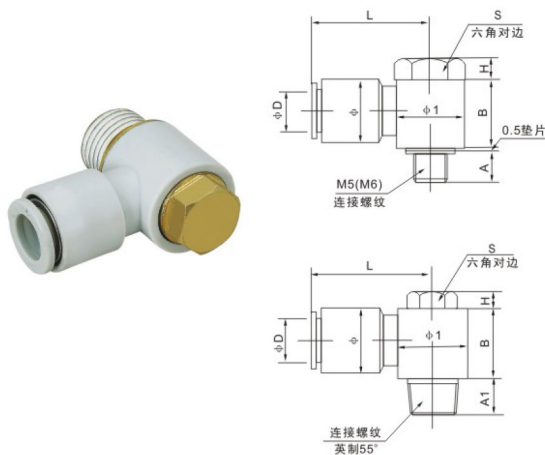

单头外六角接头：KQ2V

气管 φD	型号	接头螺纹		接头外六角		接头外形			
		规格	A/A1	H	S	φ1	φ	L	B
φ4	KQ2V04-M5	M5x0.8	4	4	12	13.5	11	22	13.4
	KQ2V04-M6	M6x1.0	4.8	4	12				
	KQ2V04-01S	1/8"	7.5	4.8	8				
KQ2V04-02S	1/4"	10.5	5	10					
φ6	KQ2V06-M5	M5x0.8	4	4	12				
	KQ2V06-M6	M6x1.0	4.8	4	12				
	KQ2V06-01S	1/8"	7.5	4.8	8				
φ8	KQ2V08-01S	1/8"	7.5	4.8	8	17.6	15.6	28.5	16.2
	KQ2V08-02S	1/4"	10.5	5	12				
	KQ2V08-03S	3/8"	11	6.7	12				
φ10	KQ2V10-01S	1/8"	7.5	5.2	14	20.5	18.8	31	19.2
	KQ2V10-02S	1/4"	10.5	5.2	14				
	KQ2V10-03S	3/8"	11	5.7	14				
φ12	KQ2V12-03S	3/8"	11	6.7	17	24.8	21.3	34	21.6
	KQ2V12-04S	1/2"	14.2	6	17				

* 脱离环可选颜色：灰、蓝、黑，塑壳体可选颜色：灰、黑。

单头内六角接头：KQ2VS

气管 φD	型号	接头螺纹		接头外六角		接头外形			
		规格	A/A1	H	S	φ1	φ	L	B
φ4	KQ2VS04-M5	M5x0.8	4	4	6	13.5	11	22	13.4
	KQ2VS04-M6	M6x1.0	4.8	4					
	KQ2VS04-01S	1/8"	7.5	4.8					
KQ2VS04-02S	1/4"	10.5	5						
φ6	KQ2VS06-M5	M5x0.8	4	4					
	KQ2VS06-M6	M6x1.0	4.8	4					
	KQ2VS06-01S	1/8"	7.5	4.8					
φ8	KQ2VS08-01S	1/8"	7.5	4.8	8	17.6	15.6	28.5	16.2
	KQ2VS08-02S	1/4"	10.5	5					
	KQ2VS08-03S	3/8"	11	6.7					
φ10	KQ2VS10-01S	1/8"	7.5	5.7	10	20.5	18.8	31	19.2
	KQ2VS10-02S	1/4"	10.5	5.7					
	KQ2VS10-03S	3/8"	11	5.7					
φ12	KQ2VS12-02S	1/4"	10.5	6.7	10	24.8	21.3	34	21.6
	KQ2VS12-03S	3/8"	11	6.7					

* 脱离环可选颜色：灰、蓝、黑，塑壳体可选颜色：灰、黑。

单头内六角接头：KQ2VF

气管 φD	型号	接头螺纹		接头外六角		接头外形			
		规格	A/A1	H	S	φ1	φ	L	B
φ4	KQ2VF04-M5	M5x0.8	4	4	12	13.5	11	22	13.4
	KQ2VF04-M6	M6x1.0	4.8	4					
	KQ2VF04-01S	1/8"	7.5	10.5					
φ6	KQ2VF06-M5	M5x0.8	4	4					
	KQ2VF06-M6	M6x1.0	4.8	4					
	KQ2VF06-01S	1/8"	7.5	10.5					
φ8	KQ2VF08-01S	1/8"	7.5	8.7	17	17.6	15.6	28.5	16.2
	KQ2VF08-02S	1/4"	10.5	11.8					
φ10	KQ2VF10-01S	1/8"	7.5	10.5	19	20.5	18.8	31	19.2
	KQ2VF10-02S	1/4"	10.5	11.8					
φ12	KQ2VF12-02S	1/4"	10.5	11.8	22	24.8	21.3	34	21.6
	KQ2VF12-03S	3/8"	11	12.6					

* 脱离环可选颜色：灰、蓝、黑，塑壳体可选颜色：灰、黑。